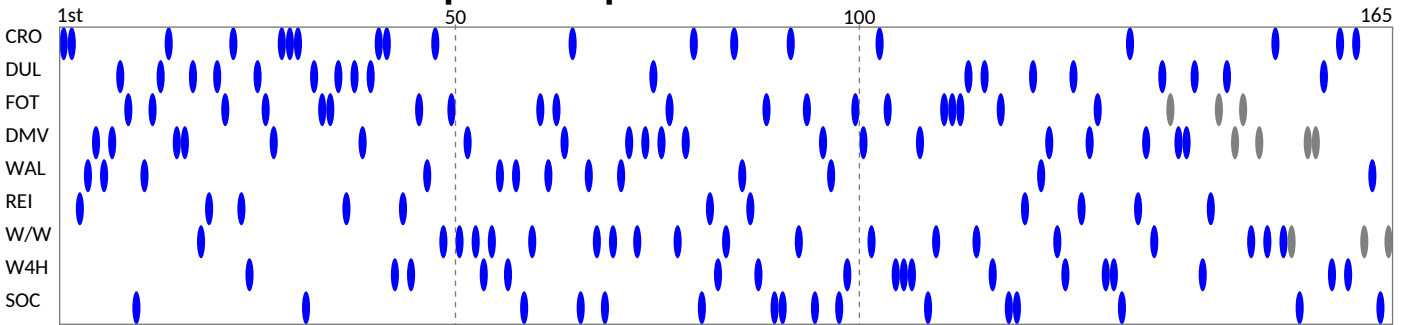

2015-16 Men Div 2 Match 1: Wimbledon Common, 2015-10-10

Race: Senior Men - Match results

#	TEAM	POINTS	SCORERS	TOP POINTS SCORERS									
1	CRO	254	10	1	2	14	22	28	29	30	40	41	47
2	DUL	299	10	8	13	17	20	25	32	35	37	39	73
3	FOT	351	10	9	12	21	26	33	34	45	49	60	62
4	DMV	364	10	5	7	15	16	27	38	51	63	70	72
5	WAL	452	10	4	6	11	46	55	57	61	65	69	78
6	REI	546	10	3	19	23	36	43	76	79	88	89	90
7	W/W	560	10	18	48	50	52	54	59	66	68	71	74
8	W4H	634	10	24	42	44	53	56	77	80	85	86	87
9	SOC	635	10	10	31	58	64	67	75	81	82	83	84

Graphical Representation of Scorers

Blue - Scorers
Grey - Non Scorers

Season Scorers so far

Coming Soon